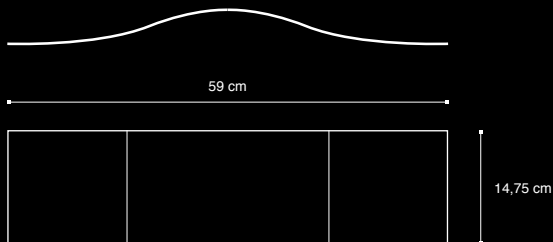

APRILISA

arch
CONCEPT

by **APAVISA**

limited
lecture

newshapes
for architecture

bump hexagonal

Hexagono bump
59,3 x 51,36 cm - 23.35" x 20.22"

b ump 60x60

Bump 60x60
59,4 x 59,4 cm - 23.39" x 23.39"

d iagonal up

60x60

Diagonal up 60x60
59,4 x 59,4 cm - 23.39" x 23.39"

Evolution ivory striato diagonal up

c orner up

60x60

Corner up - 1 60x60
59,55 x 59,55 cm - 23.45" x 23.45"

Corner up - 2 60x60
59,55 x 59,55 cm - 23.45" x 23.45"

Corner up - 3 60x60
59,55 x 59,55 cm - 23.45" x 23.45"

Corner up - 4 60x60
59,55 x 59,55 cm - 23.45" x 23.45"

c urve

15x60 - 22,5x90 - 30x120

Curve - 15

14,75 x 59 cm - 5.87" x 23.23"

Nanocurve - 15

14,75 x 59 cm - 5.87" x 23.23"

Curve - 22,5

22,215 x 88,6 cm - 8.75" x 34.89"

Nanocurve - 22,5

22,215 x 88,6 cm - 8.75" x 34.89"

Curve - 30